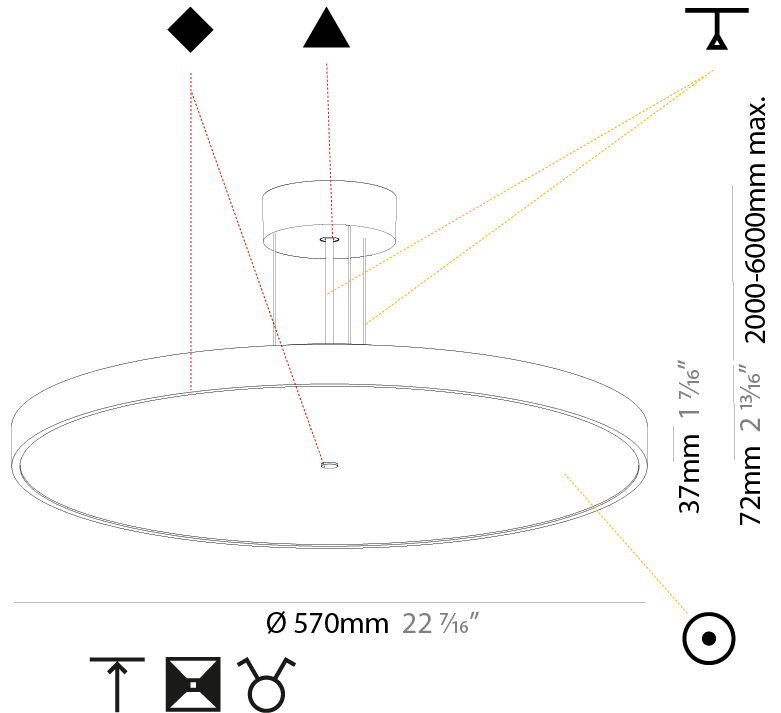

GENERAL

Series: Sign Diva
Subseries: Sign Diva
Brand: Prolicht
Division: Architectural
Mounting Type: Suspension
Mounting Location: Ceiling
Subcategory: Pendant

PHYSICAL

Shape: Round
Diameter (mm): 570
Diameter (in): 22 7/16
Height (mm): 72
Height (in): 2 13/16
Max. Overall Height (mm): 6072
Max. Overall Height (in): 239 7/16
Light Distribution: Direct / Indirect
Weight (kg): 8.548
Weight (lbs): 18.85
Diffuser: PMMA - Opal / Micro-Prism / Sparkling Secret / Vintage Industrial with Shine Ring
Fixture Finish: SSR / BKV / CWI / CRY / HAB / UFT / ITA / RUA / FTG / MYG / LOD / PUS / FRO / FUP / KIA / POP / BLS / SPG / MEY / GOH / GUM / CHC / COM / ABZ / JAG / OBR / MOS / ROR
Fixture Material: Extruded Aluminum / Steel
Cable Details: 2000mm or 6000mm Transparent Cable

ELECTRICAL

Lamp Type: LED (Zhaga Standard)
Input Wattage (W): 80.3
Total Output Wattage (W): 53 / 18
Dimming: Tri-Mode (Non-Dimming and Phase Dimming (120Vac only) and 0-10V Dimming)
Driver Included: Yes
Driver Location: Integrated
Driver Type: Constant Current - Universal
Driver Class: Class 2
Input Voltage (V): 120 - 277
Constant Current (MA): 350

LED

Color Temperature (°K): 2700 / 3000 / 3500 / 4000
Max. Delivered Lumen (lm): 6110 / 7650 / 7801 / 7960
CRI: >90 CRI
Lamp Life (hrs): 50000

OPTICAL

RATINGS AND CERTIFICATIONS

Certified By: Certified for North American Standards
IP rating: IP20

PROJECT
TYPE
SPECIFIER
QUANTITY
DATE

A